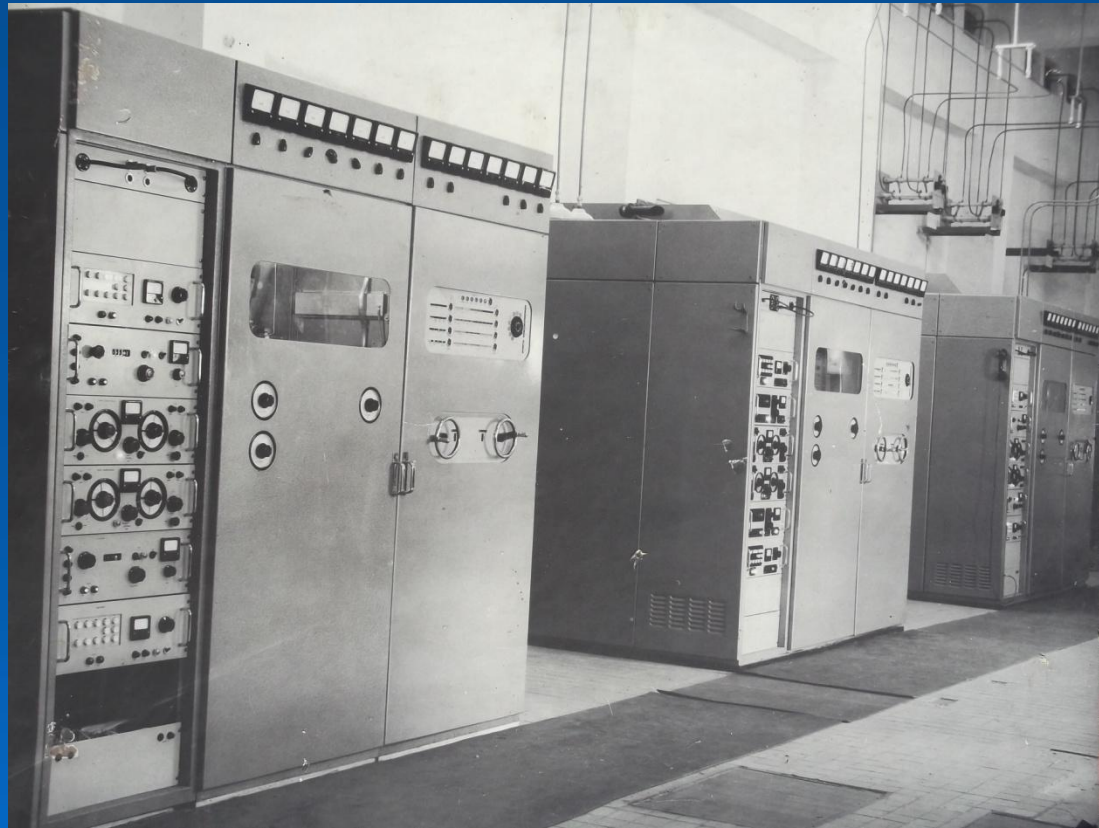

Tesla transmitters 100kW - 1960