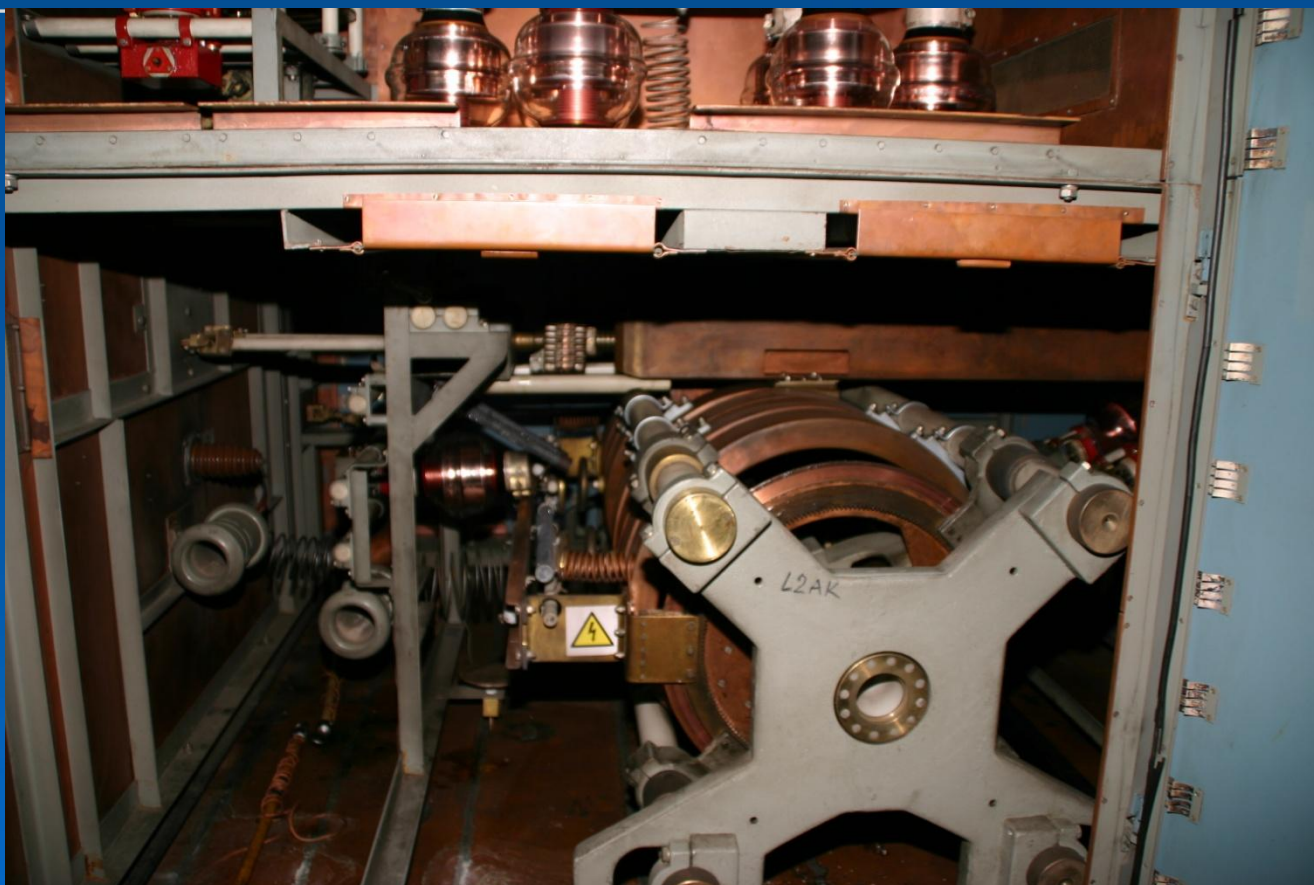

Tube in the 250kW transmitter