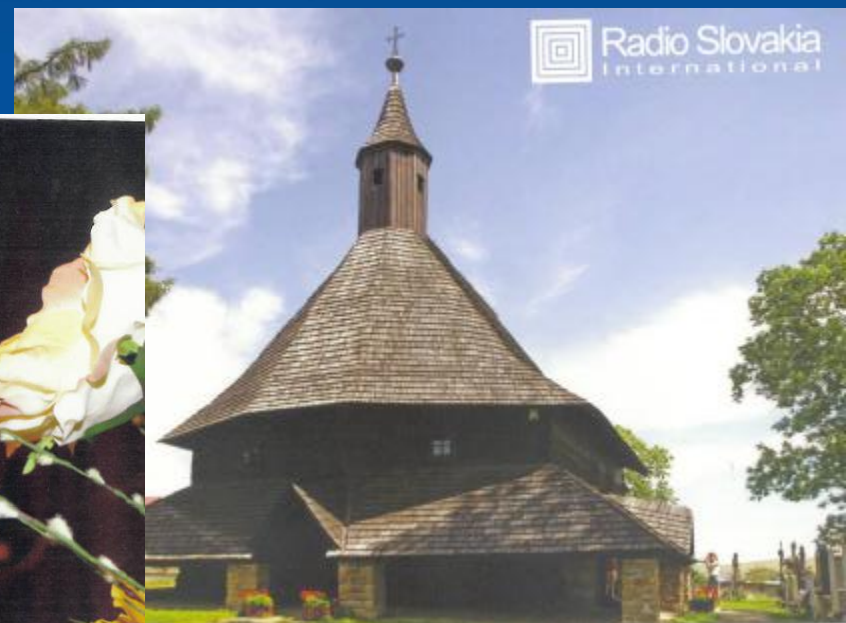

QSL cards from Radio Slovakia