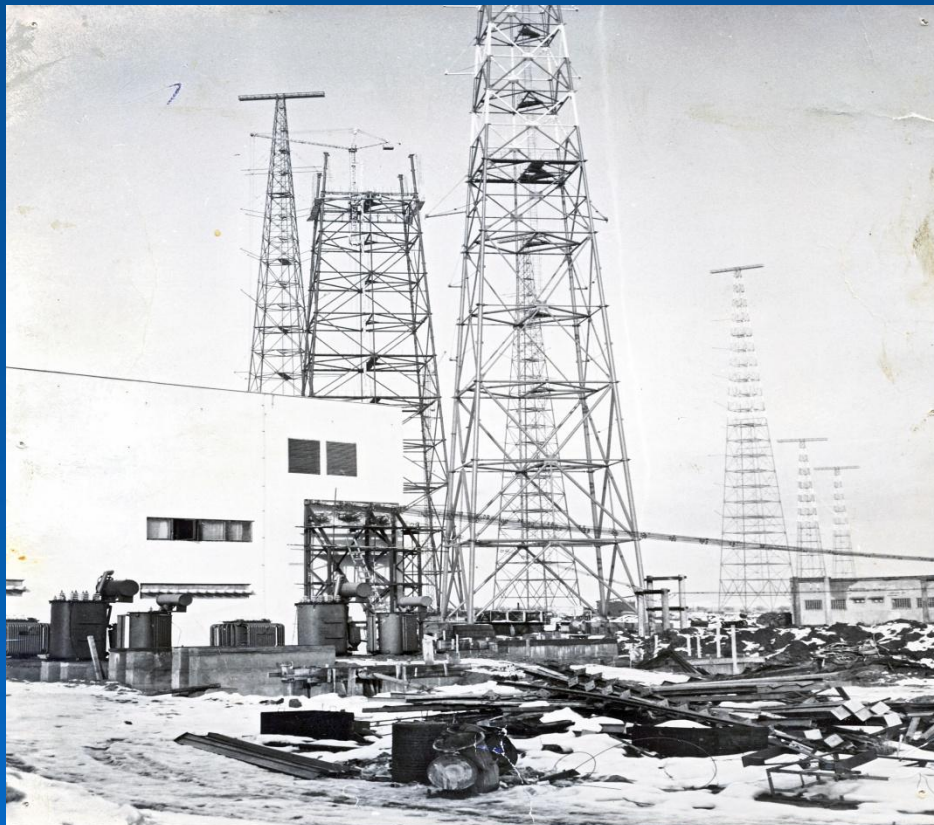

SW antenna bulding 1980