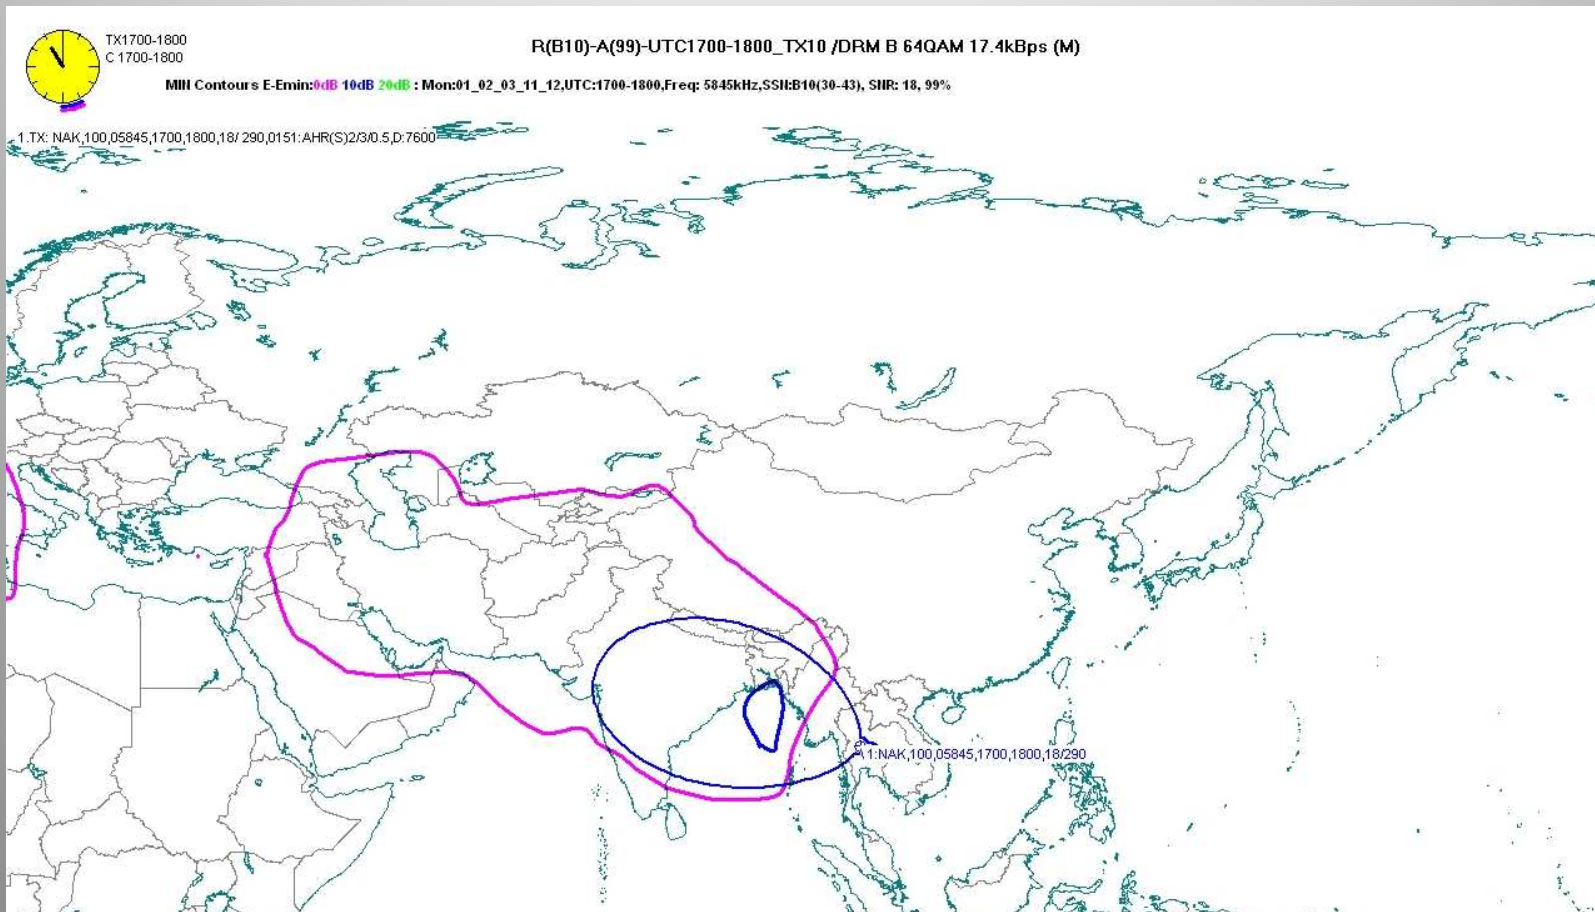

The channel broadcast 4 hours daily including international programmes in English and Hindi from BBC and DW.

It also provided the advantages of DRM digital radio including near-FM quality audio, text messages, Journaline and an Electronic Programme Guide (EPG).

Joint BBC/DW radio channel for South Asia

This joint BBC-DW DRM radio channel used two transmitters in the region and managed to cover the majority of the Indian sub-continent and reached as far as Pakistan, Bangladesh, Nepal and other neighbouring countries.

The transmission started on October 31st 2010 with broadcasts from 1400 – 1800 UTC on frequencies 13590 and 5845 kHz (SW) and additionally on 1548 kHz (MW) between 1700 – 1800 UTC

Joint BBC/DW radio channel for South Asia

BBC Thailand & DW Sri Lanka 1400 -1500 UTC

BBC Thailand & DW Sri Lanka 1500 -1600 UTC

BBC Thailand & DW Sri Lanka 1600 -1700 UTC

BBC Thailand 1700 -1800 UTC

DW Sri Lanka 1700 -1800 UTC Mediumwave

Thank you
for your attention