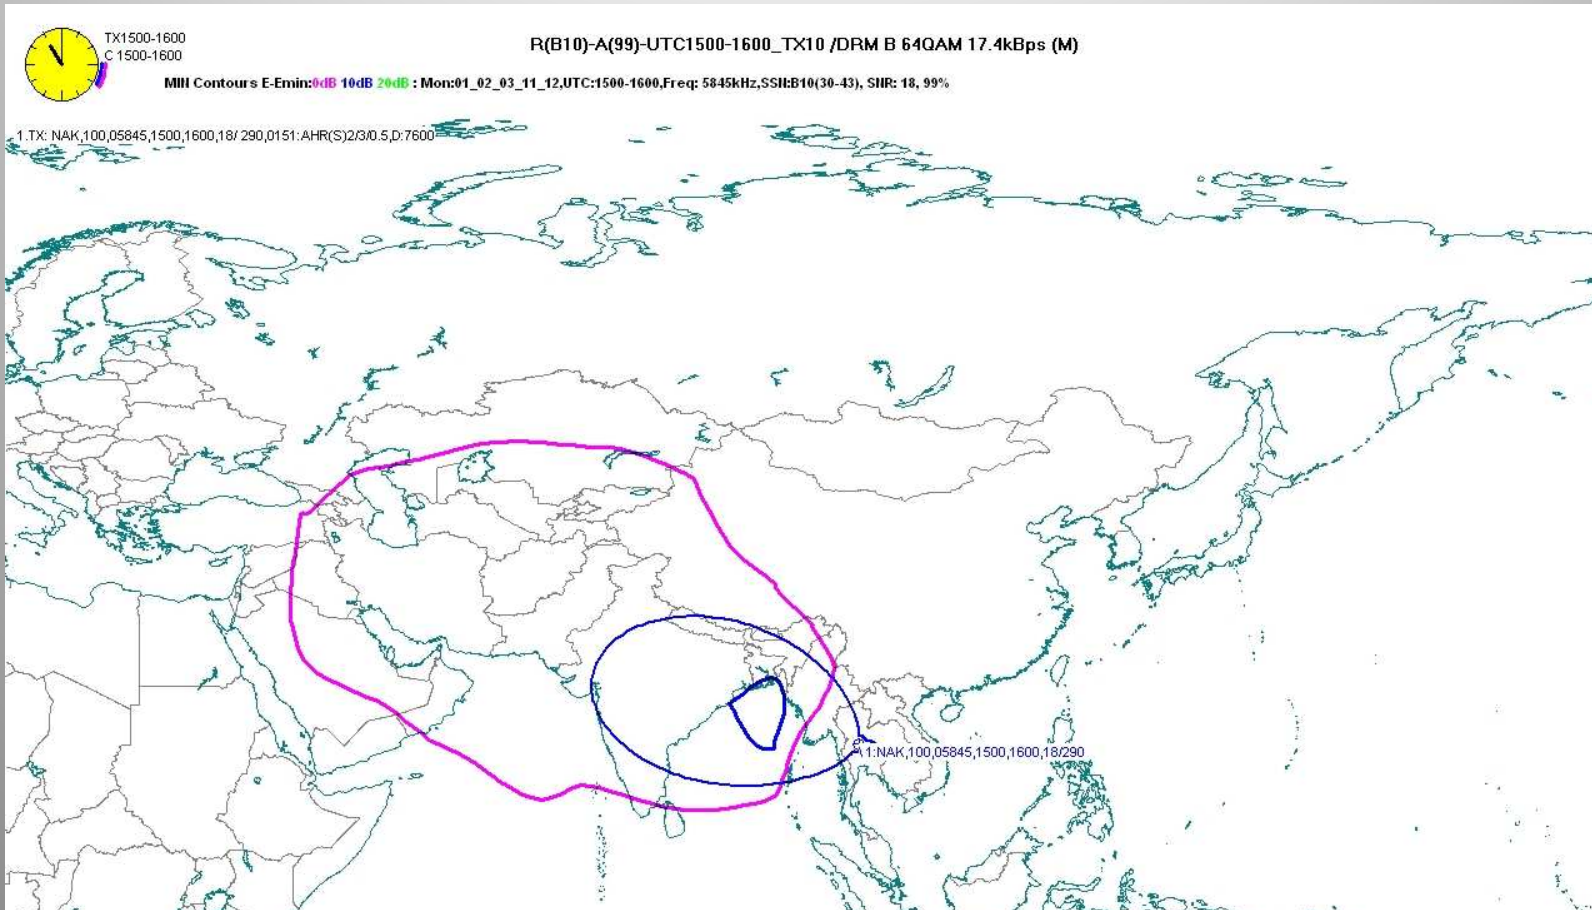

BBC Thailand 1500 -1600 UTC