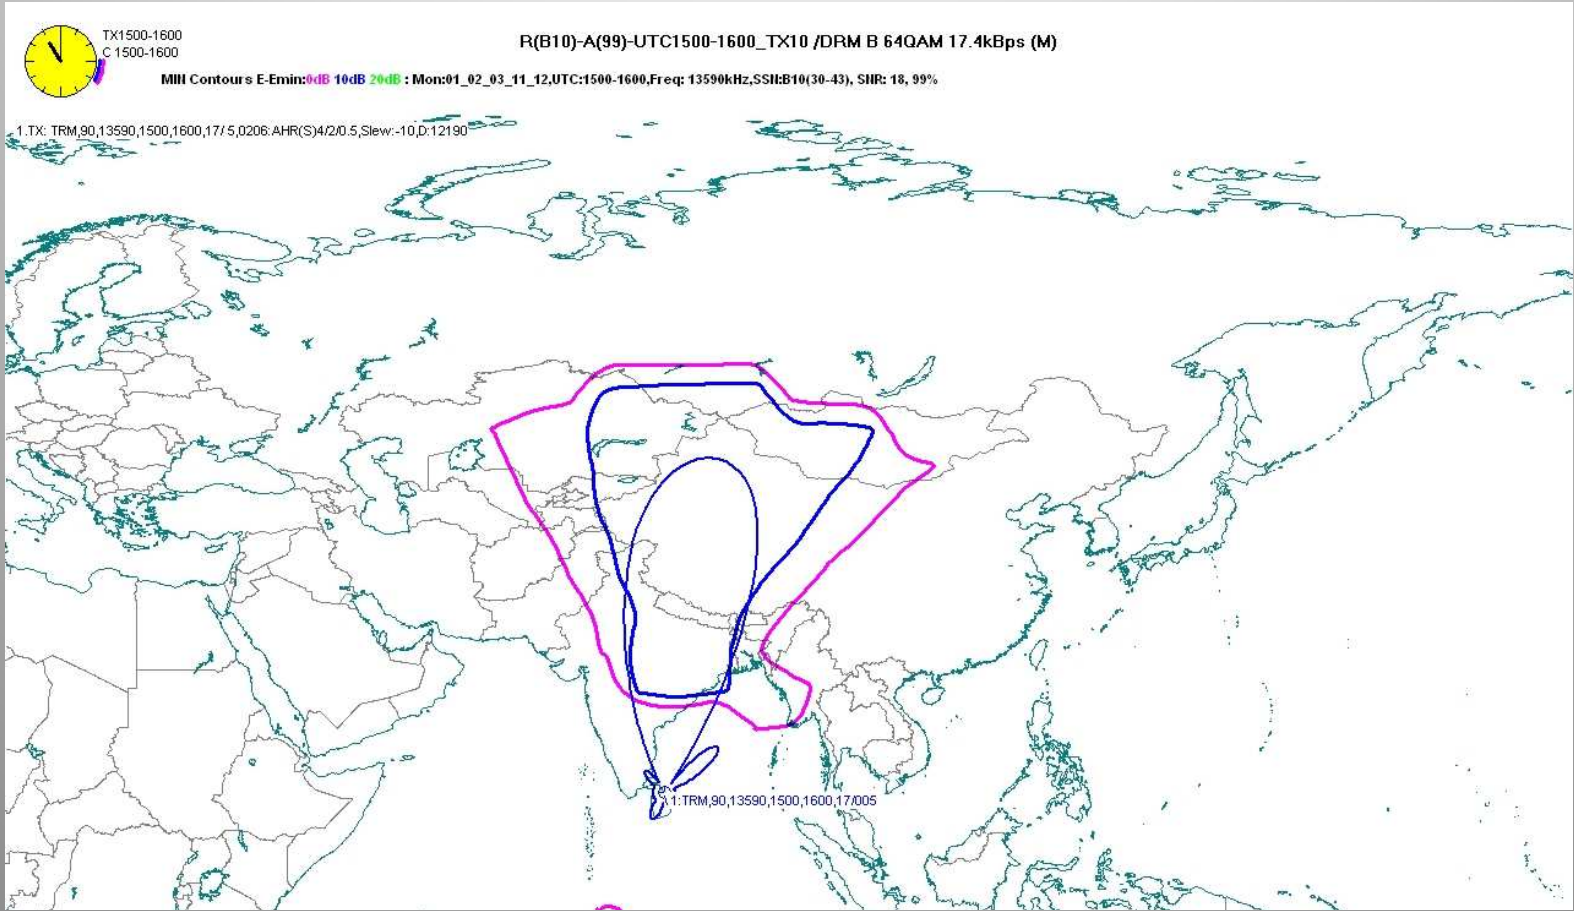

Joint BBC/DW radio channel for South Asia

This joint BBC-DW DRM radio channel used two transmitters in the region and managed to cover the majority of the Indian sub-continent and reached as far as Pakistan, Bangladesh, Nepal and other neighbouring countries.

The transmission started on October 31st 2010 with broadcasts from 1400 – 1800 UTC on frequencies 13590 and 5845 kHz (SW) and additionally on 1548 kHz (MW) between 1700 – 1800 UTC

Joint BBC/DW radio channel for South Asia

BBC Thailand 1400 -1500 UTC

BBC Thailand 1500 -1600 UTC

BBC Thailand 1600 -1700 UTC

BBC Thailand 1700 -1800 UTC

DW Sri Lanka 1400 -1500 UTC

DW Sri Lanka 1500 -1600 UTC

DW Sri Lanka 1600 -1700 UTC

DW Sri Lanka 1700 -1800 UTC Mediumwave