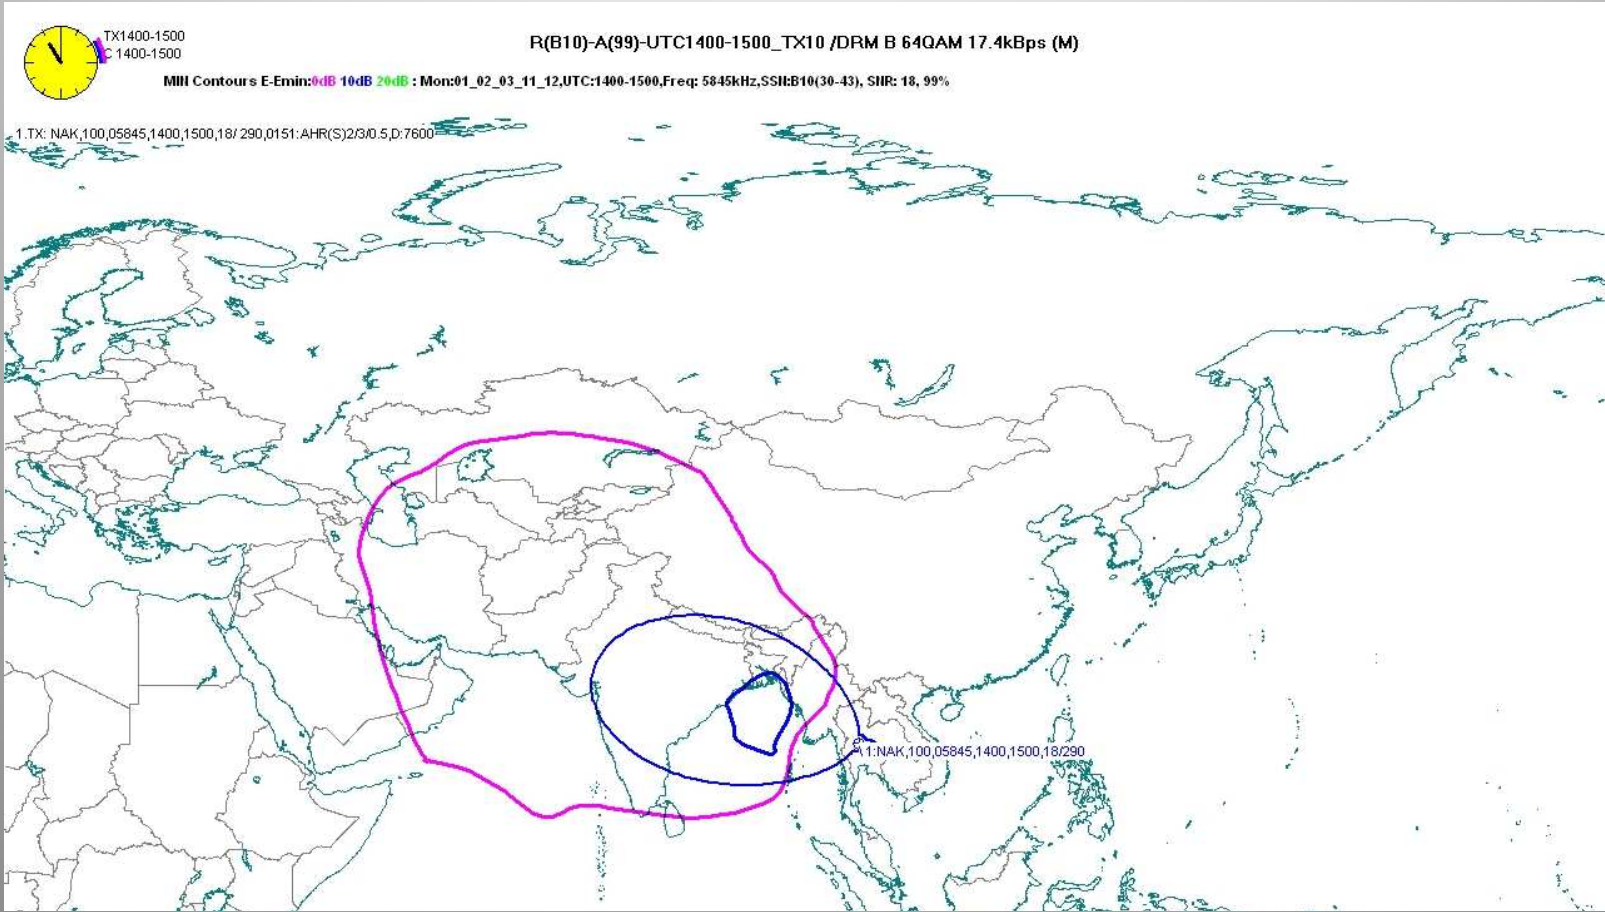

BBC Thailand 1400 -1500 UTC