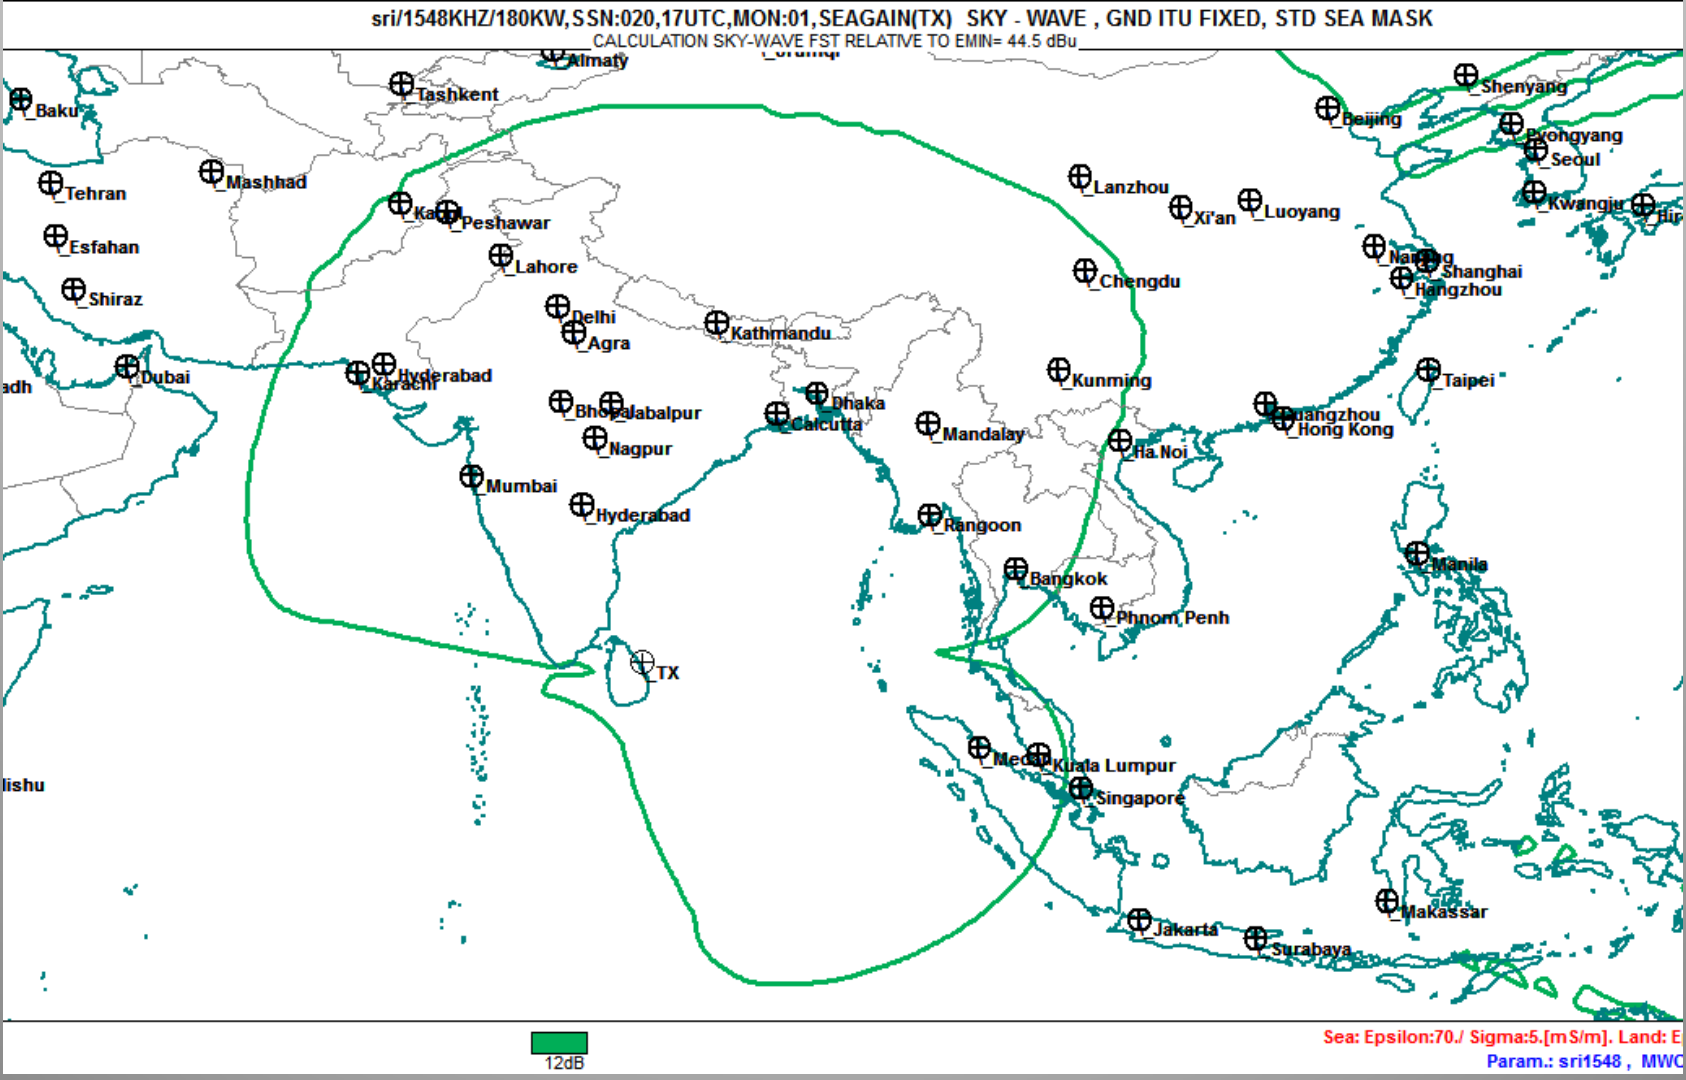

Joint BBC/DW radio channel for South Asia

This joint BBC-DW DRM radio channel used two transmitters in the region and managed to cover the majority of the Indian sub-continent and reached as far as Pakistan, Bangladesh, Nepal and other neighbouring countries.

The transmission started on October 31st 2010 with broadcasts from 1400 – 1800 UTC on frequencies 13590 and 5845 kHz (SW) and additionally on 1548 kHz (MW) between 1700 – 1800 UTC

Joint BBC/DW radio channel for South Asia

Unfortunately, Deutsche Welle had to end its participation in the project in 2012 due to its strategic decision to close the transmitting station at Trincomalee in Sri Lanka.

The BBC continues to transmit on DRM for the region, using a single transmission (currently on 5845 kHz).

BBC Thailand 1400 -1500 UTC

BBC Thailand 1500 -1600 UTC

BBC Thailand 1600 -1700 UTC

BBC Thailand 1700 -1800 UTC

DW Sri Lanka 1400 -1500 UTC

DW Sri Lanka 1500 -1600 UTC

DW Sri Lanka 1600 -1700 UTC

DW Sri Lanka 1700 -1800 UTC Mediumwave