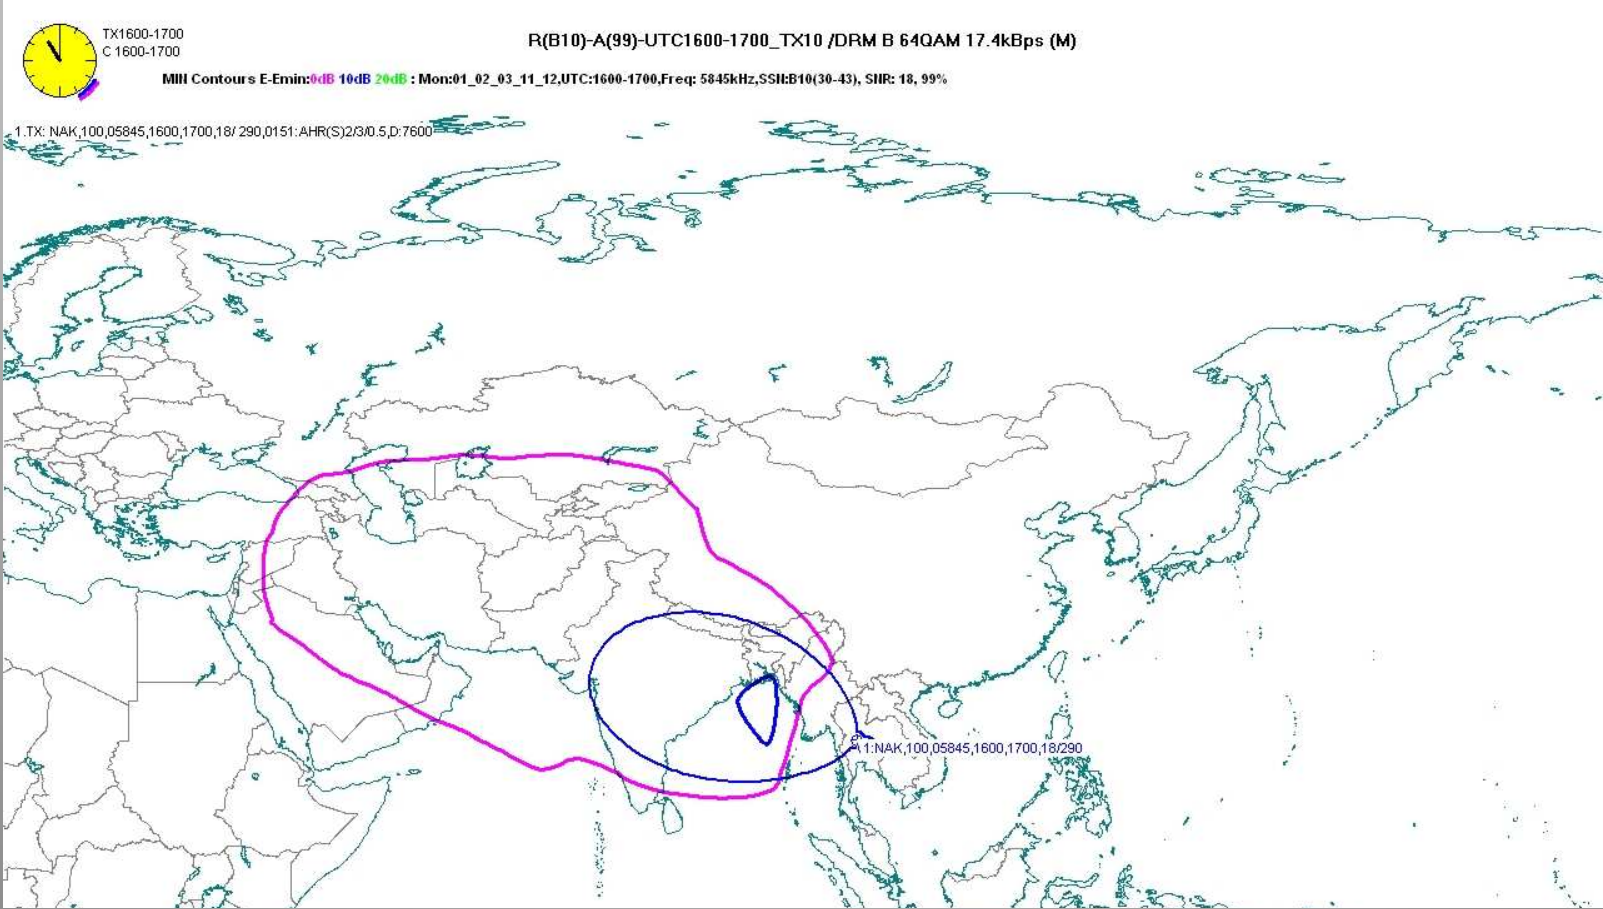

BBC Thailand 1600 -1700 UTC