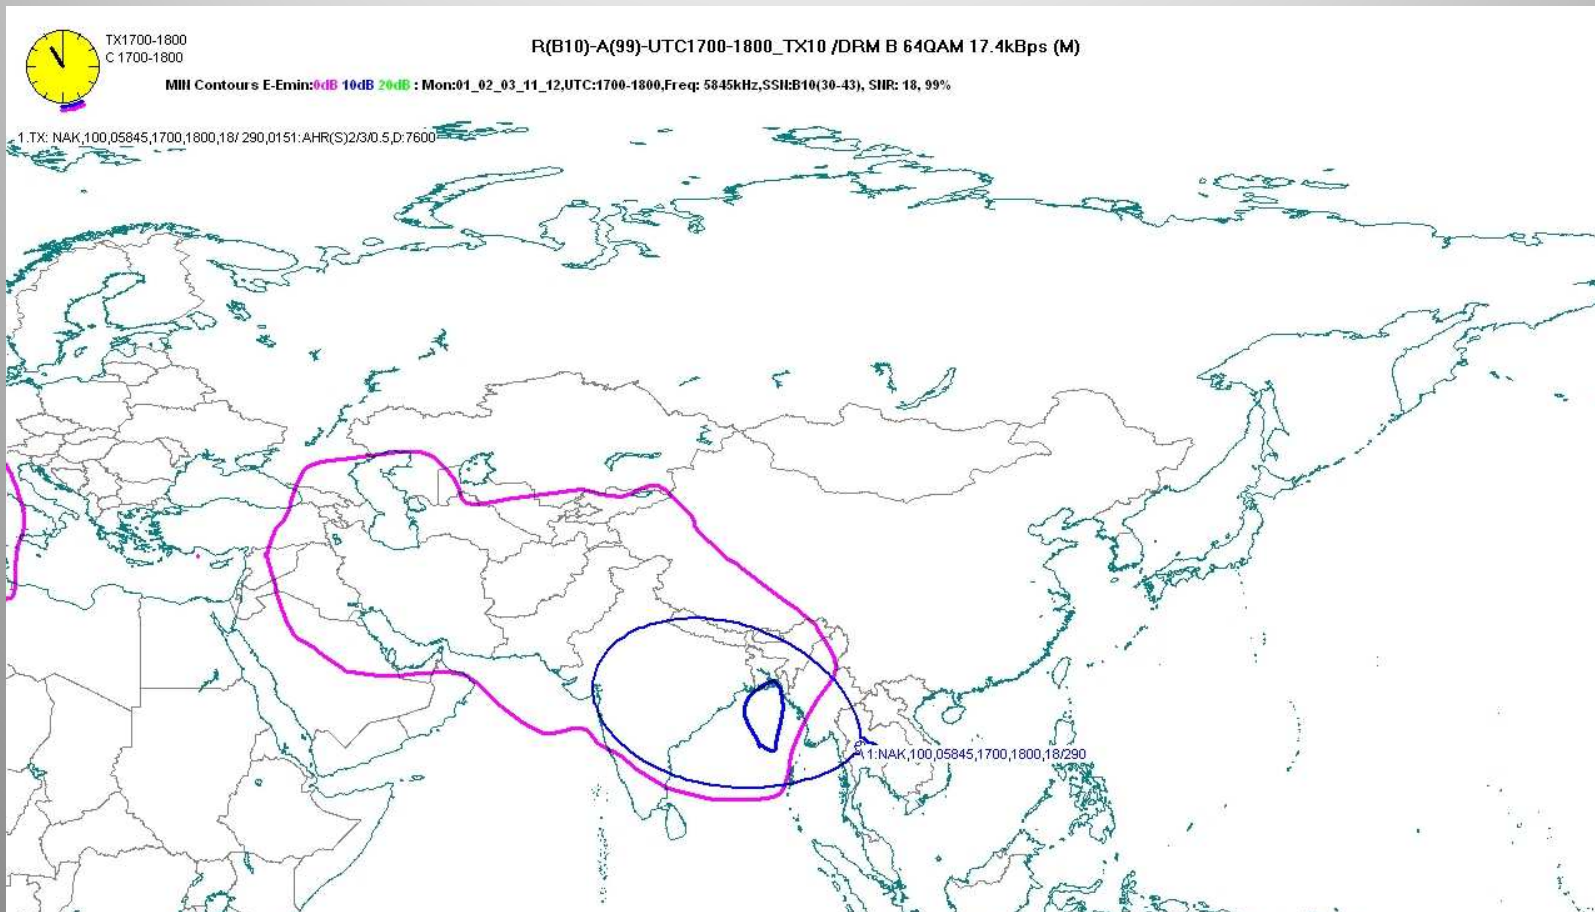

The channel broadcast 4 hours daily including international programmes in English and Hindi from BBC and DW.

It also provided the advantages of DRM digital radio including near-FM quality audio, text messages, Journaline and an Electronic Programme Guide (EPG).

Joint BBC/DW radio channel for South Asia

This joint BBC-DW DRM radio channel used two transmitters in the region and managed to cover the majority of the Indian sub-continent and reached as far as Pakistan, Bangladesh, Nepal and other neighbouring countries.

The transmission started on October 31st 2010 with broadcasts from 1400 – 1800 UTC on frequencies 13590 and 5845 kHz (SW) and additionally on 1548 kHz (MW) between 1700 – 1800 UTC

Joint BBC/DW radio channel for South Asia

BBC Thailand 1400 -1500 UTC

BBC Thailand 1500 -1600 UTC

BBC Thailand 1600 -1700 UTC

BBC Thailand 1700 -1800 UTC

DW Sri Lanka 1400 -1500 UTC

DW Sri Lanka 1500 -1600 UTC

DW Sri Lanka 1600 -1700 UTC

DW Sri Lanka 1700 -1800 UTC Mediumwave