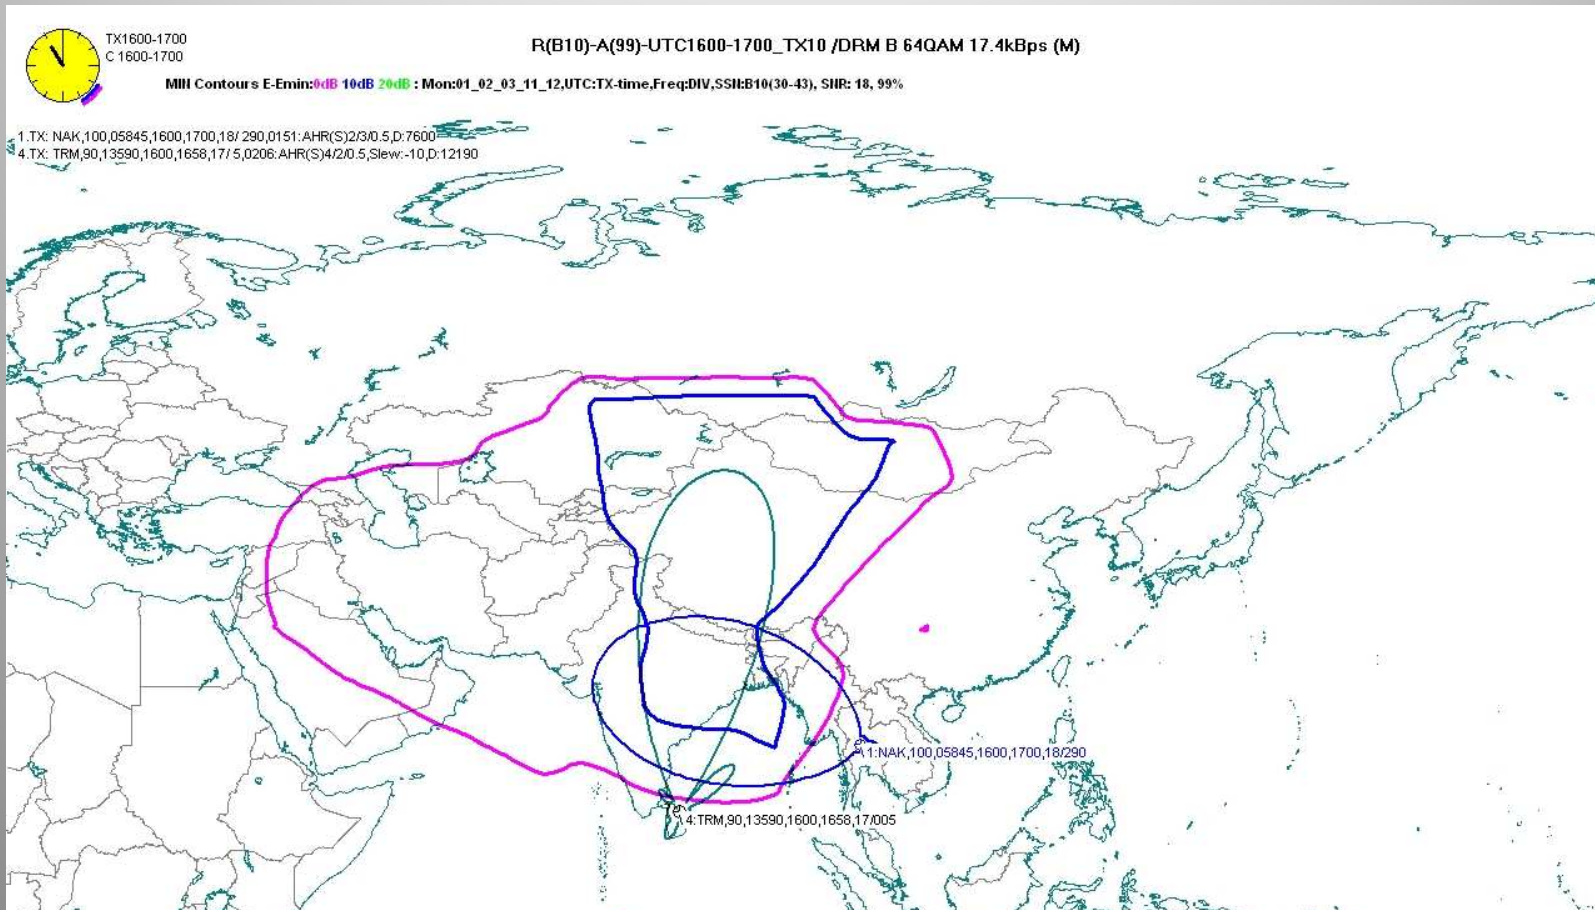

BBC Thailand & DW Sri Lanka 1600 -1700 UTC