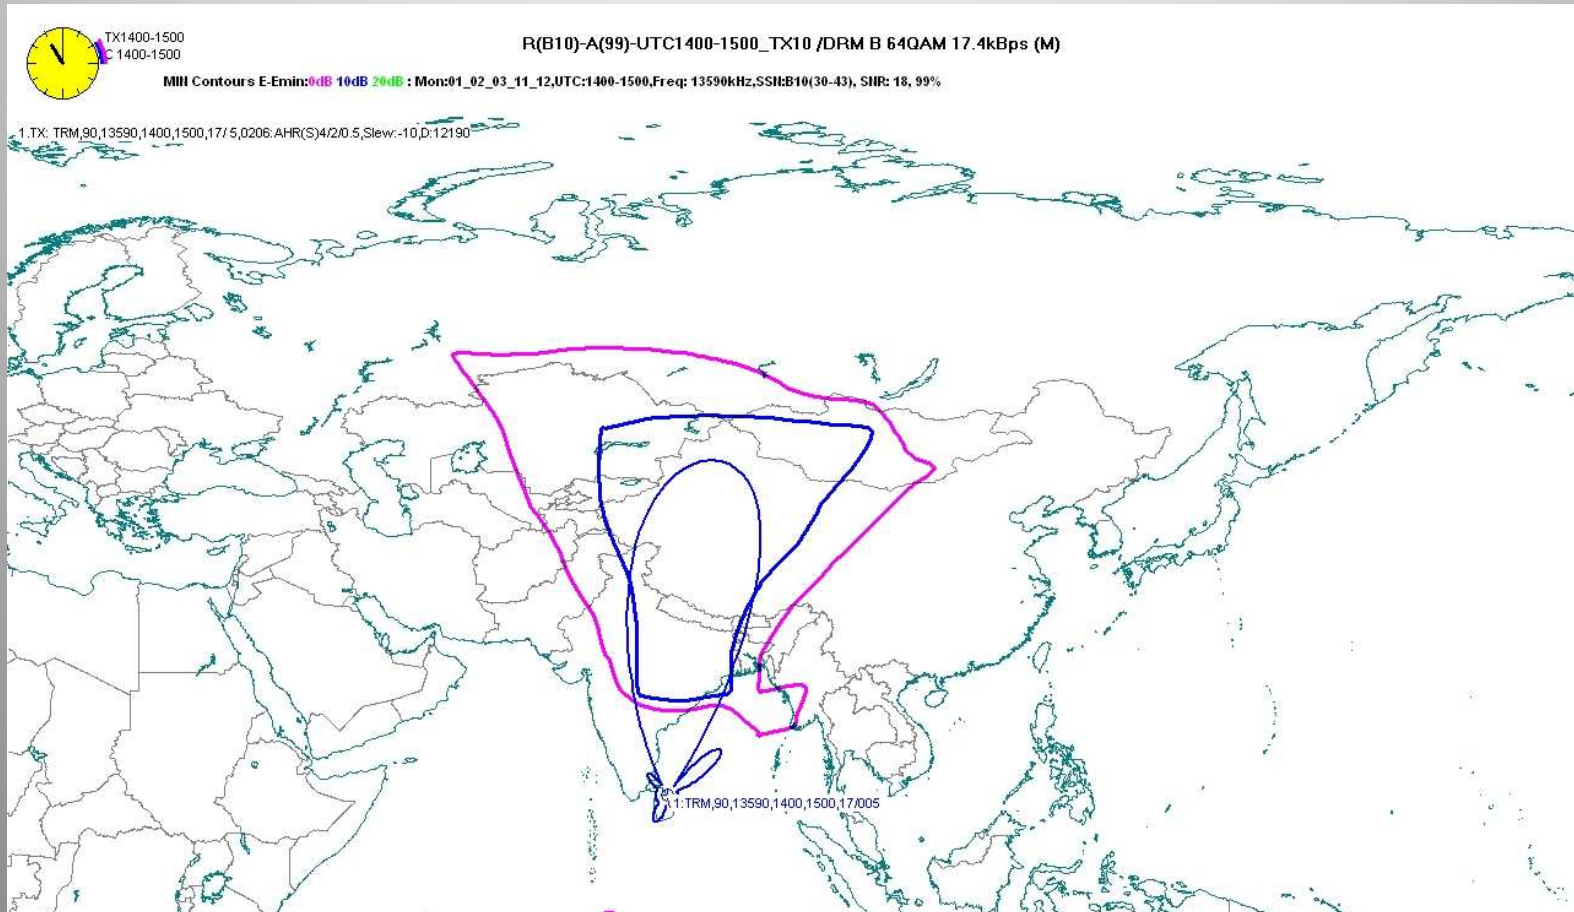

Joint BBC/DW radio channel for South Asia

This joint BBC-DW DRM radio channel used two transmitters in the region and managed to cover the majority of the Indian sub-continent and reached as far as Pakistan, Bangladesh, Nepal and other neighbouring countries.

The transmission started on October 31st 2010 with broadcasts from 1400 – 1800 UTC on frequencies 13590 and 5845 kHz (SW) and additionally on 1548 kHz (MW) between 1700 – 1800 UTC

Joint BBC/DW radio channel for South Asia

BBC Thailand 1400 -1500 UTC

BBC Thailand 1500 -1600 UTC

BBC Thailand 1600 -1700 UTC

BBC Thailand 1700 -1800 UTC

DW Sri Lanka 1400 -1500 UTC

DW Sri Lanka 1500 -1600 UTC

DW Sri Lanka 1600 -1700 UTC

DW Sri Lanka 1700 -1800 UTC Mediumwave