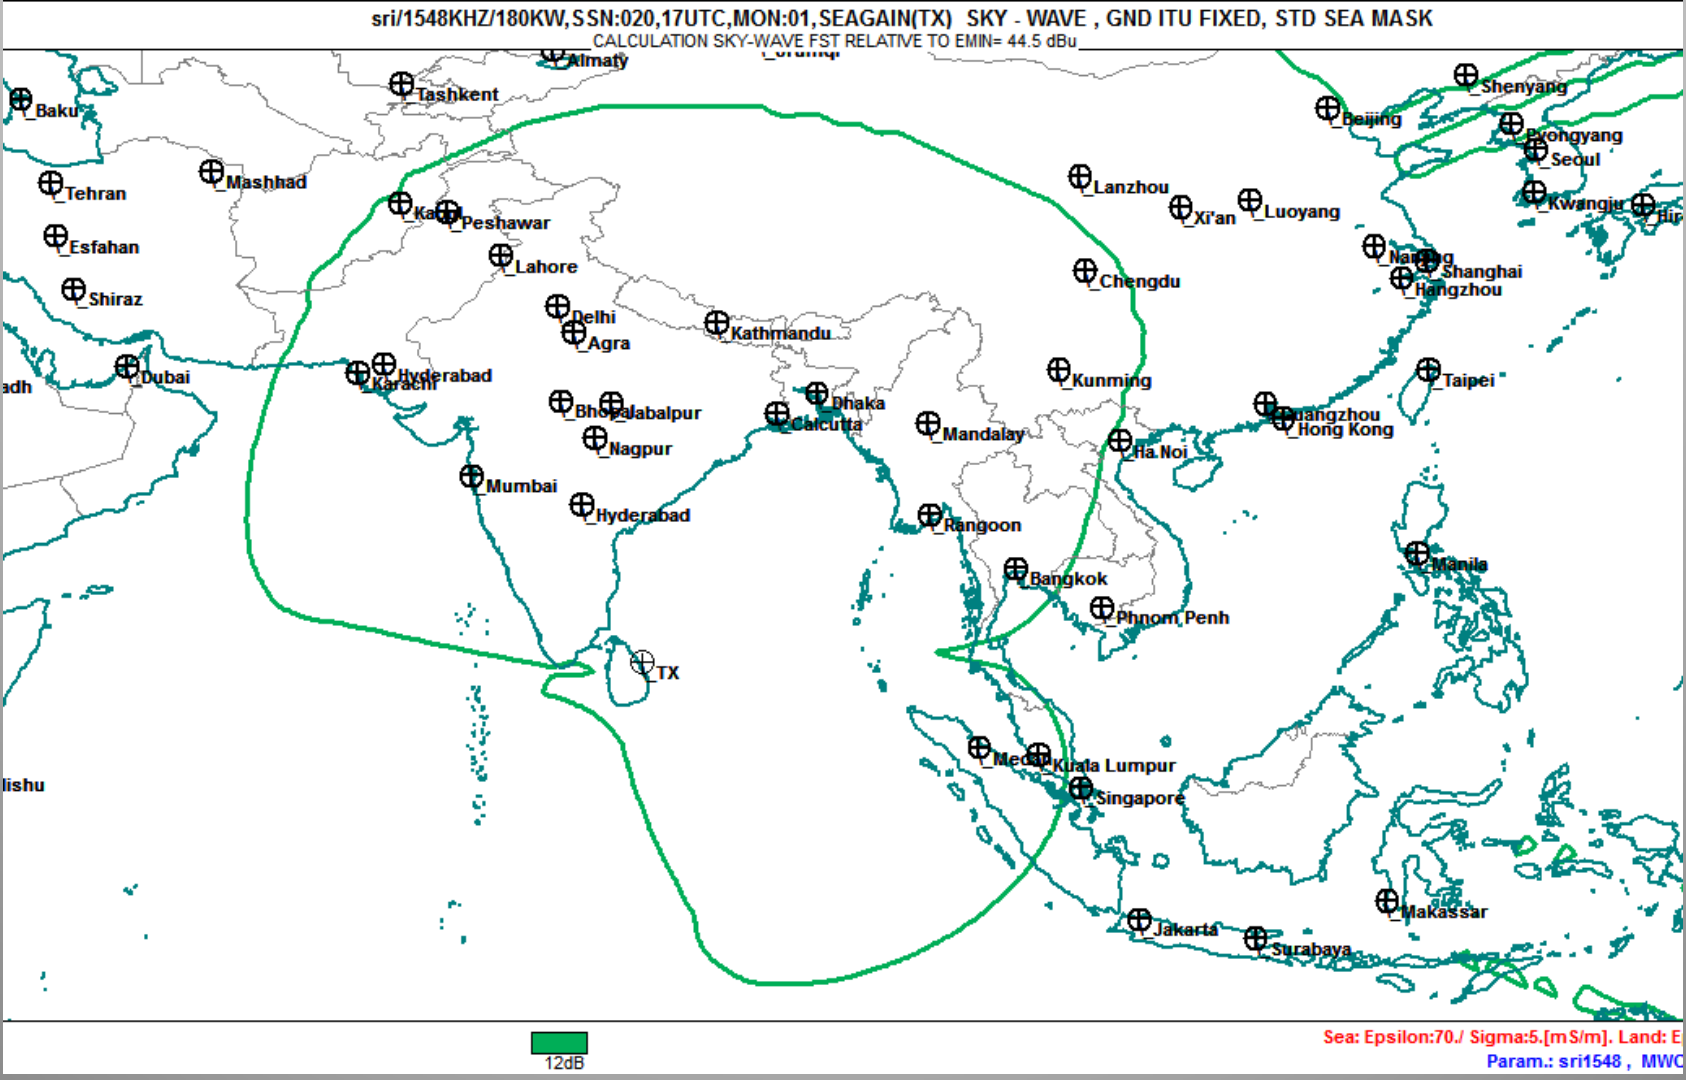

The channel broadcast 4 hours daily including international programmes in English and Hindi from BBC and DW.

It also provided the advantages of DRM digital radio including near-FM quality audio, text messages, Journaline and an Electronic Programme Guide (EPG).

Joint BBC/DW radio channel for South Asia

This joint BBC-DW DRM radio channel used two transmitters in the region and managed to cover the majority of the Indian sub-continent and reached as far as Pakistan, Bangladesh, Nepal and other neighbouring countries.

The transmission started on October 31st 2010 with broadcasts from 1400 – 1800 UTC on frequencies 13590 and 5845 kHz (SW) and additionally on 1548 kHz (MW) between 1700 – 1800 UTC

Joint BBC/DW radio channel for South Asia

BBC Thailand & DW Sri Lanka 1400 -1500 UTC

BBC Thailand & DW Sri Lanka 1500 -1600 UTC

BBC Thailand & DW Sri Lanka 1600 -1700 UTC

BBC Thailand 1700 -1800 UTC

DW Sri Lanka 1700 -1800 UTC Mediumwave

Thank you
for your attention