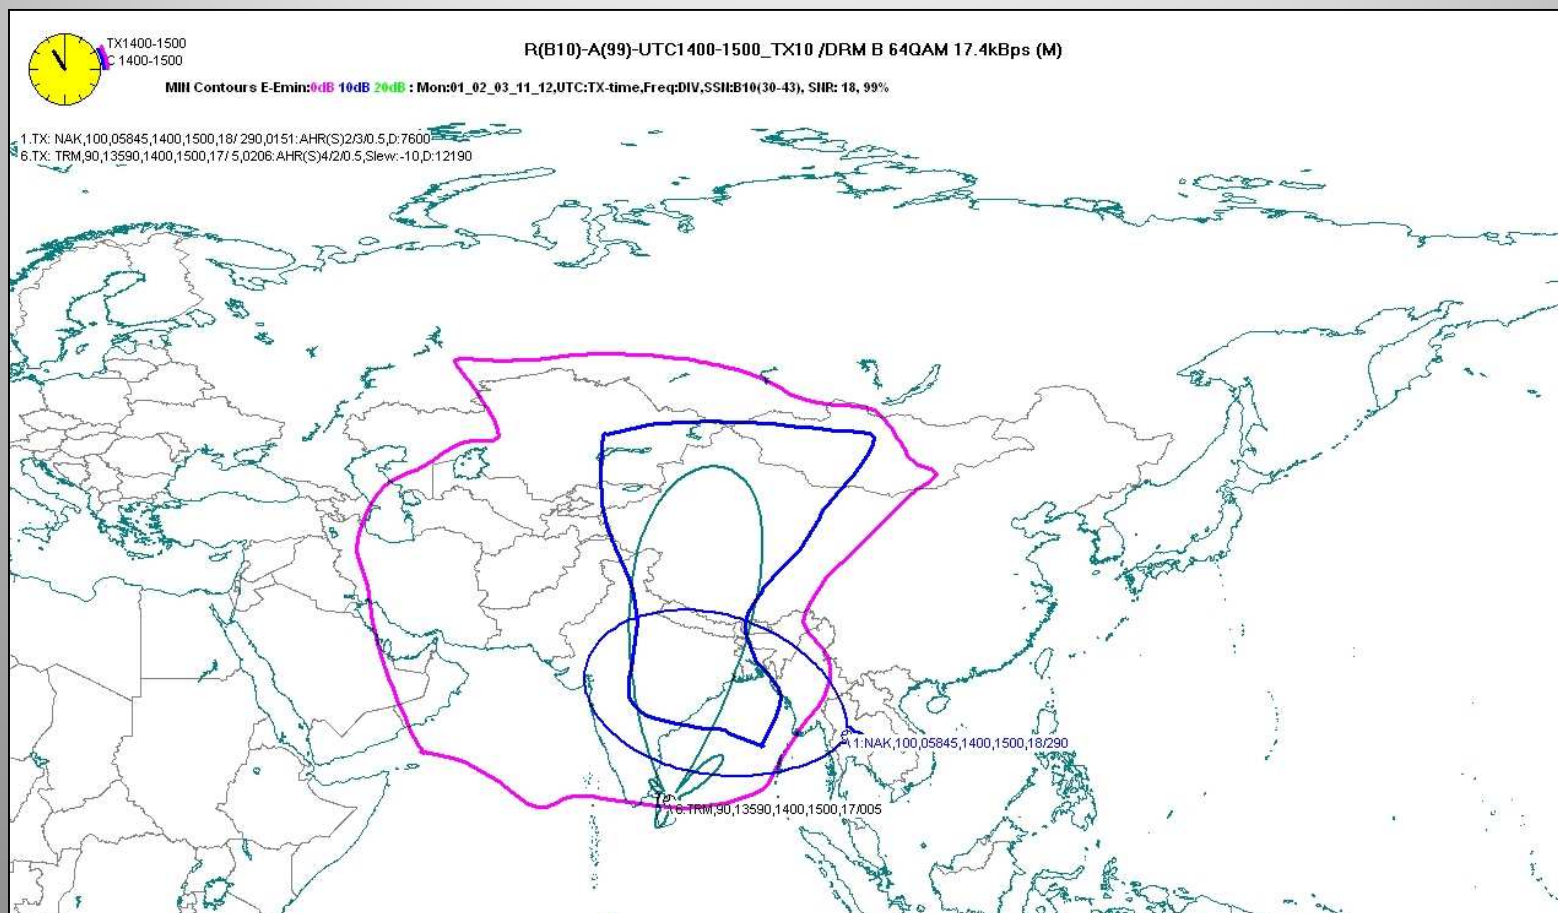

BBC Thailand & DW Sri Lanka 1400 -1500 UTC