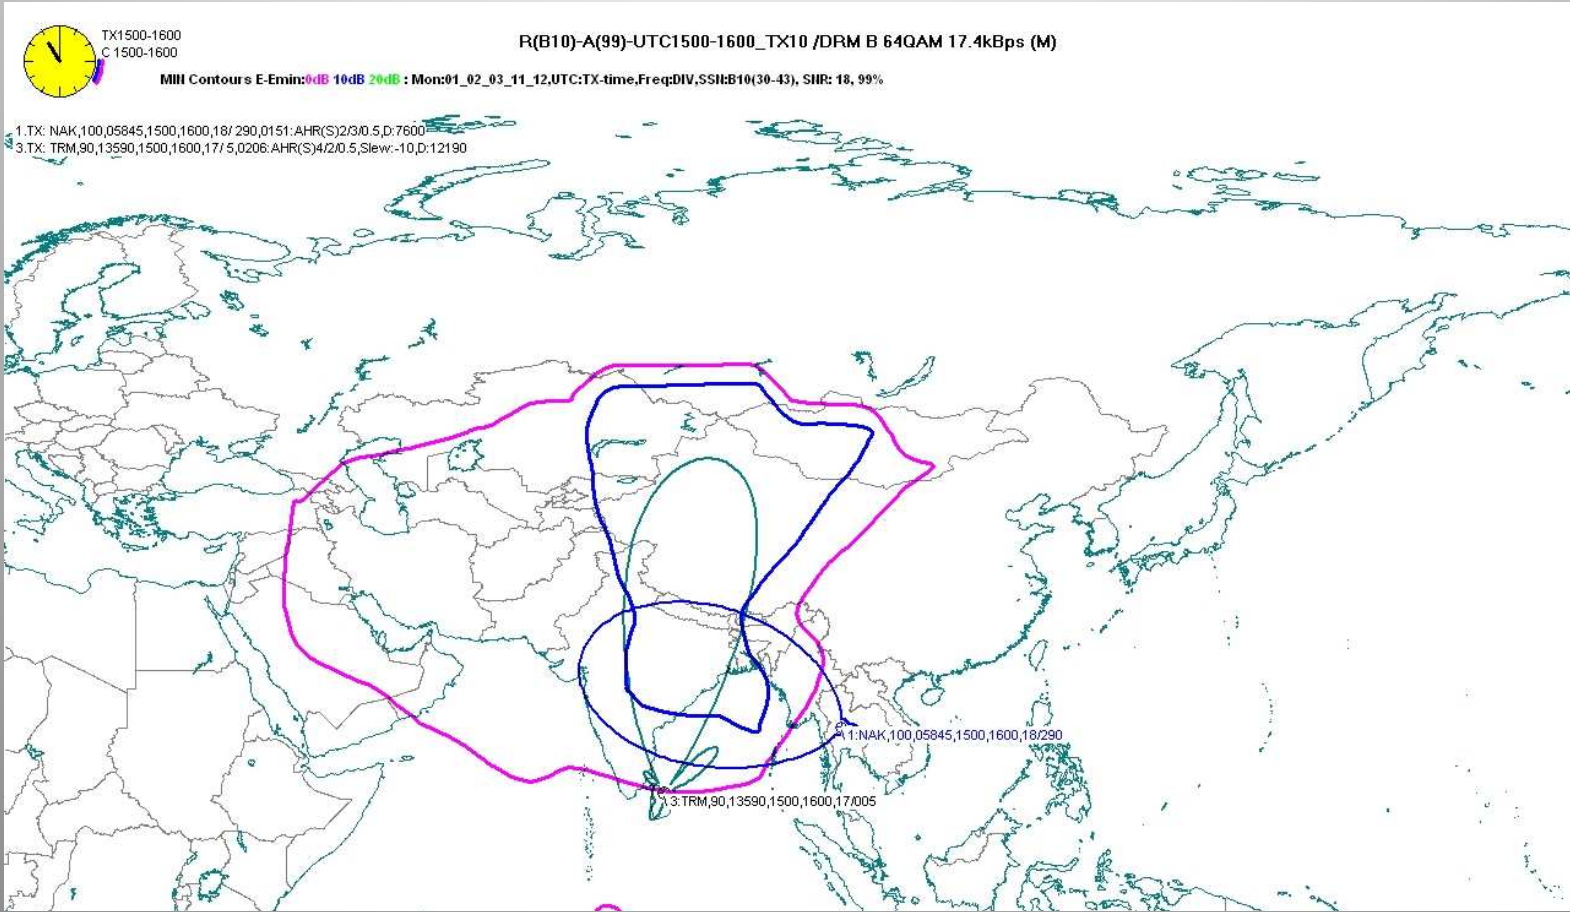

BBC Thailand & DW Sri Lanka 1500 -1600 UTC