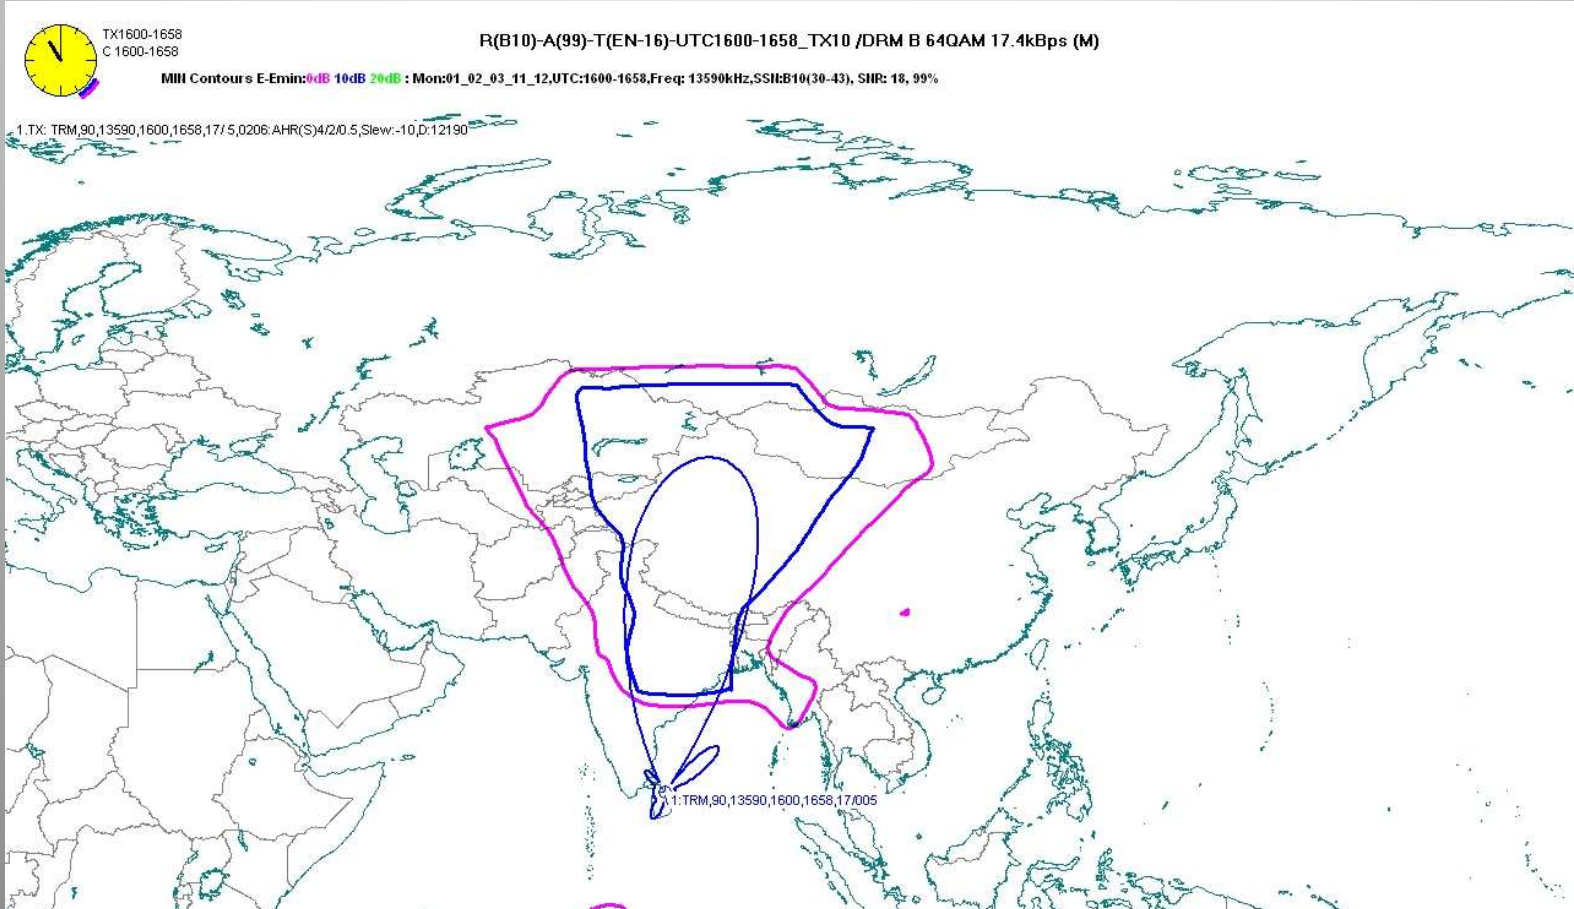

Joint BBC/DW radio channel for South Asia

This joint BBC-DW DRM radio channel used two transmitters in the region and managed to cover the majority of the Indian sub-continent and reached as far as Pakistan, Bangladesh, Nepal and other neighbouring countries.

The transmission started on October 31st 2010 with broadcasts from 1400 – 1800 UTC on frequencies 13590 and 5845 kHz (SW) and additionally on 1548 kHz (MW) between 1700 – 1800 UTC

Joint BBC/DW radio channel for South Asia

BBC Thailand 1400 -1500 UTC

BBC Thailand 1500 -1600 UTC

BBC Thailand 1600 -1700 UTC

BBC Thailand 1700 -1800 UTC

DW Sri Lanka 1400 -1500 UTC

DW Sri Lanka 1500 -1600 UTC

DW Sri Lanka 1600 -1700 UTC

DW Sri Lanka 1700 -1800 UTC Mediumwave